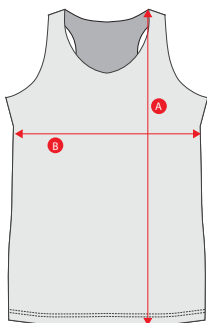

CAMISETA TIRANTES NADADORA