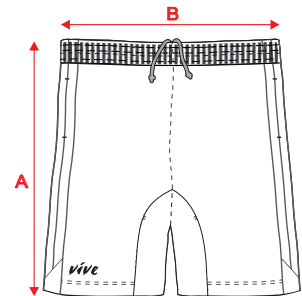

## CHAQUETAS Y SUDADERAS TECH

| CHAQUETAS / SUDADERAS | 3  | 4  | 6  | 8  | 10 | 12 | XS | S  | M  | L  | XL | XXL | 3XL | 5XL | 7XL |
|-----------------------|----|----|----|----|----|----|----|----|----|----|----|-----|-----|-----|-----|
| A - ALTO              | 49 | 51 | 53 | 55 | 57 | 59 | 63 | 67 | 71 | 74 | 78 | 81  | 86  | 88  | 90  |
| B - ANCHO             | 38 | 40 | 42 | 44 | 46 | 48 | 51 | 54 | 57 | 61 | 65 | 68  | 70  | 72  | 74  |
| C - BAJO              | 34 | 37 | 39 | 40 | 42 | 44 | 47 | 49 | 52 | 56 | 60 | 63  | 65  | 66  | 67  |

Debido a la termofijación de colores estas medidas pueden variar + - 3%

## SHORT HOCKEY-PADEL

|          | 3 | 4 | 6 | 8    | 10   | 12   | XS   | S    | M    | L    | XL   | XXL  | 3XL  | 5XL  |
|----------|---|---|---|------|------|------|------|------|------|------|------|------|------|------|
| <b>A</b> |   |   |   | 30,0 | 32,0 | 34,0 | 36,0 | 40,0 | 43,0 | 45,0 | 46,0 | 48,0 | 50   | 52,0 |
| <b>B</b> |   |   |   | 39,0 | 42,0 | 45,0 | 47,0 | 51,0 | 54,0 | 58,0 | 62,0 | 66,0 | 67,5 | 69,0 |